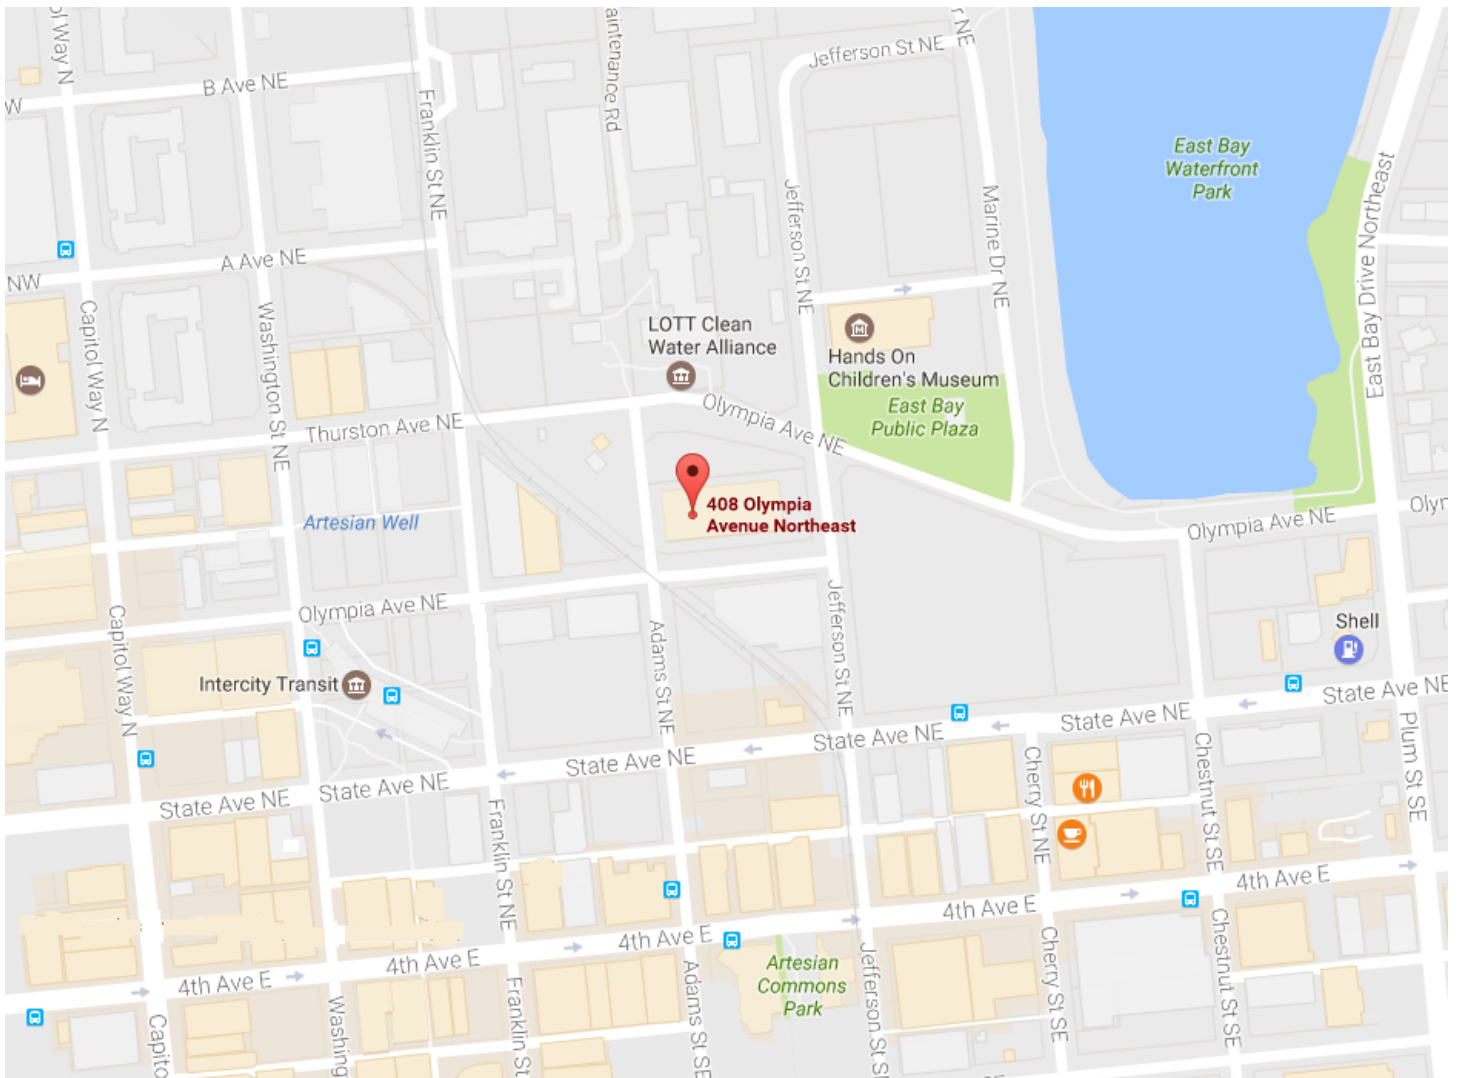

Emergency Overnight Shelter

Sheltering for the Health & Safety of All

IWshelter.org

WINTER WARMING CENTER LOCATION

SEE OTHER SIDE FOR MORE INFORMATION

IW Emergency Overnight Shelter

(360) 918-8424 Front Desk Staff 4pm–8am Daily / info@iwshelter.org

701 Franklin St SE (Physical) / PO Box 1221 (Mailing) / Olympia, WA 98507